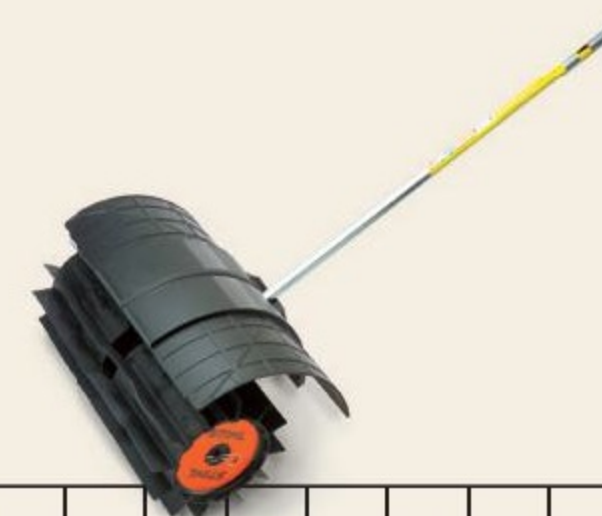

MSRP

KW-KM

STIHL POWERSWEEP™

\$499⁹⁹

MSRP

STIHL ACCESSORIES

FUNCTION BASIC HELMET SYSTEM

\$61⁹⁹

MSRP

TIMBERSPORTS HEARING PROTECTION

\$52⁹⁹

MSRP

FUNCTION CORE CHAPS

SIZES 36"/42"

\$154⁹⁹

MSRP